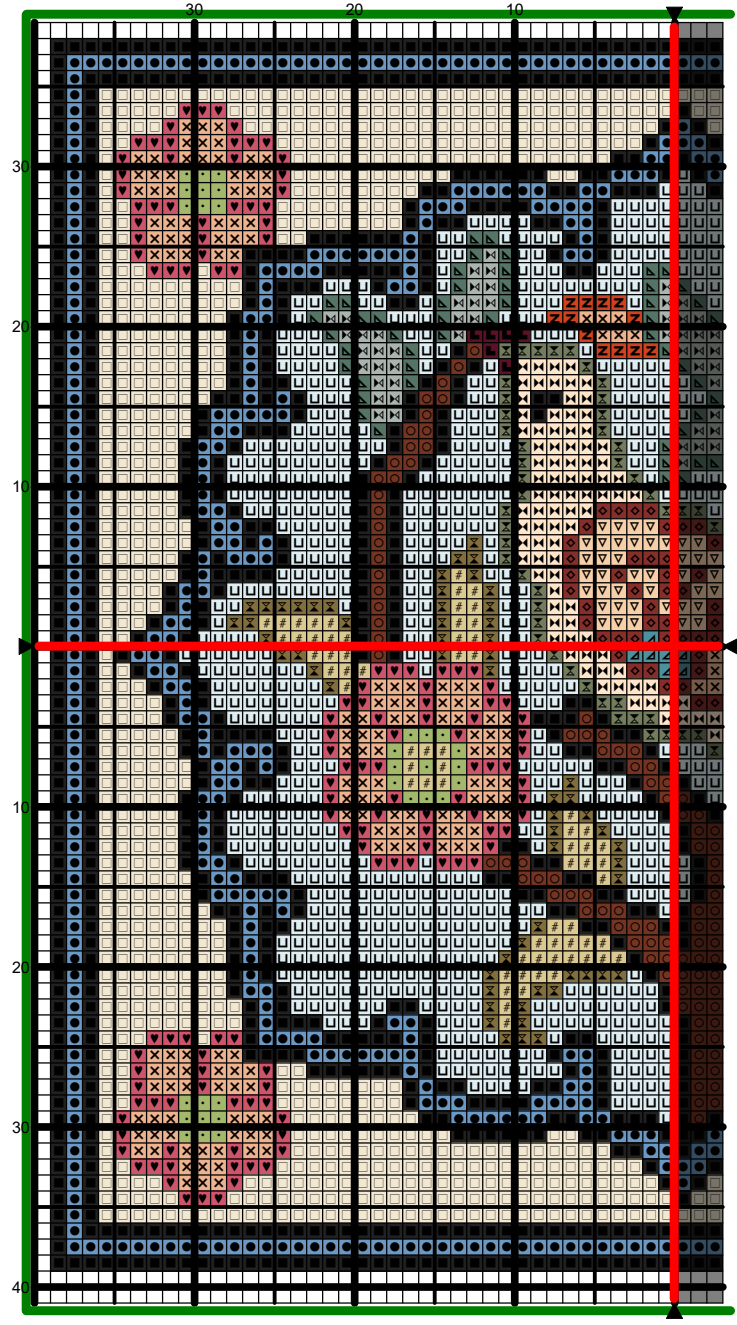

Natalia's Fine Needlework

Petit Point Pattern

Tree of Life Bird

Design size: 1.98 x 1.93 inches or 5.02 x 4.89 cm

www.dollhouseneedlepoint.com

2016

Tree of Life Bird

Page 1

©Natalia Frank, 2016

Tree of Life Bird

Page 2

©Natalia Frank. 2016

Instructions and Symbol Key for Design "Tree of Life Bird "

Fabric: 40 count silk gauze

Stitches: 79 x 77 **Size:** 1.98 x 1.93 inches or 5.02 x 4.89 cm

Colours: DMC

Use **1** strand of thread for tent continental stitch

<u>Sym</u>	<u>No.</u>	<u>Colour Name</u>	<u>Sym</u>	<u>No.</u>	<u>Colour Name</u>
	310	Black		3755	Pastel blue
	355	Brown red		814	Deep wine red
	3756	Cloud blue		712	Cream
	400	Brown		502	Blue green
	951	Light eggshell cream		597	Iceland blue
	945	Eggshell cream		3770	Pale eggshell cream
	3833	Light strawberry		3047	Silver birch beige
	3348	Lettuce heart green		720	Rust
	522	Trellis green		370	Medium mustard
	928	Light pearl grey			

Note: The shaded blocks on the chart represent overlapping stitches.

Copyright © Natalia Frank. 2016. All rights reserved.

Thread lengths for Tree of Life Bird 1

Thread (DMC)	Description	Stitches	Backstitches	Length(m)	Backs	Total
310	Black	1224	0	1.1	0.0	1.1
3755	Pastel blue	640	0	0.6	0.0	0.6
355	Brown red	75	0	0.1	0.0	0.1
814	Deep wine red	6	0	0.1	0.0	0.1
3756	Cloud blue	1158	0	1.0	0.0	1.0
712	Cream	1340	0	1.2	0.0	1.2
400	Brown	165	0	0.1	0.0	0.1
502	Blue green	78	0	0.1	0.0	0.1
951	Light eggshell cream	44	0	0.1	0.0	0.1
597	Iceland blue	32	0	0.1	0.0	0.1
945	Eggshell cream	372	0	0.3	0.0	0.3
3770	Pale eggshell cream	141	0	0.1	0.0	0.1
3833	Light strawberry	304	0	0.3	0.0	0.3
3047	Silver birch beige	114	0	0.1	0.0	0.1
3348	Lettuce heart green	71	0	0.1	0.0	0.1
720	Rust	12	0	0.1	0.0	0.1
522	Trellis green	126	0	0.1	0.0	0.1
370	Medium mustard	104	0	0.1	0.0	0.1
928	Light pearl grey	77	0	0.1	0.0	0.1