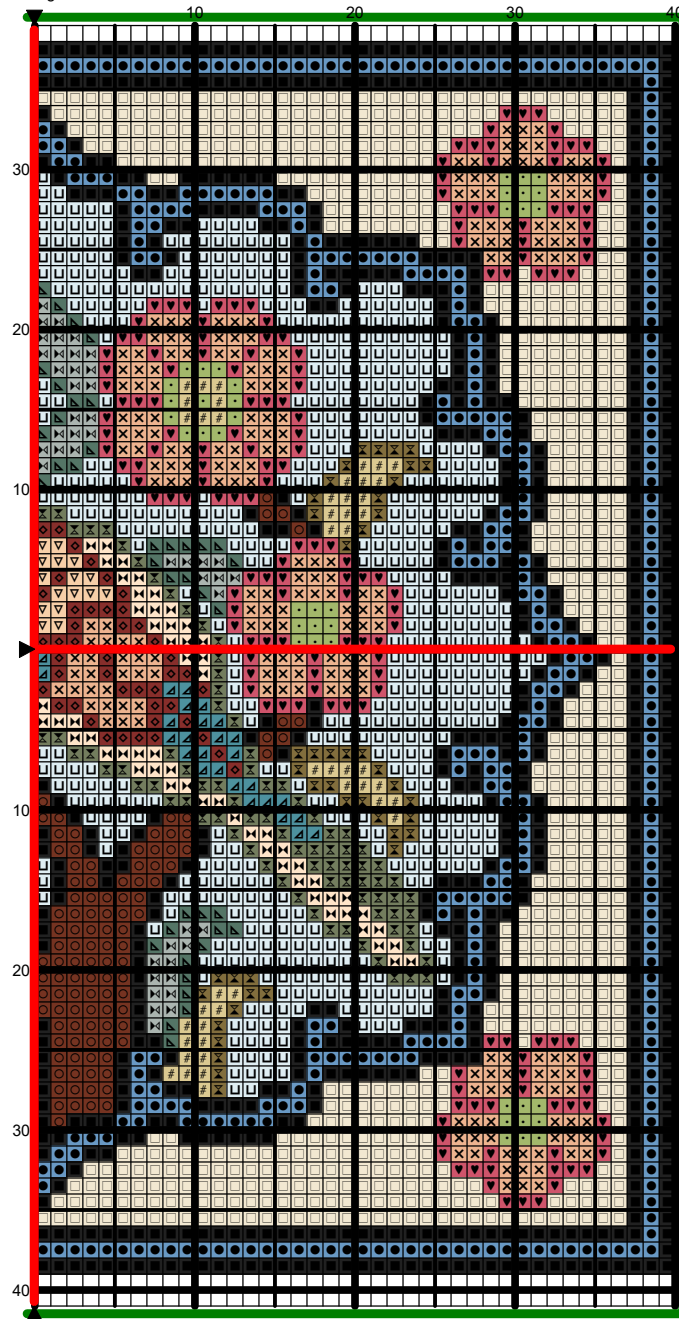

Natalia's Fine Needlework

Petit Point Pattern

Tree of Life Bird

Design size: 1.98 x 1.93 inches or 5.02 x 4.89 cm

www.dollhouseneedlepoint.com

2016

Tree of Life Bird

Page 1

©Natalia Frank, 2016

Tree of Life Bird

Page 2

©Natalia Frank. 2016

Instructions and Symbol Key for Design "Tree of Life Bird "

Fabric: 40 count silk gauze

Stitches: 79 x 77 **Size:** 1.98 x 1.93 inches or 5.02 x 4.89 cm

Colours: DMC

Use **1** strand of thread for tent continental stitch

<u>Sym</u>	<u>No.</u>	<u>Colour Name</u>	<u>Sym</u>	<u>No.</u>	<u>Colour Name</u>
	310	Black		3755	Pastel blue
	355	Brown red		814	Deep wine red
	3756	Cloud blue		712	Cream
	400	Brown		502	Blue green
	951	Light eggshell cream		597	Iceland blue
	945	Eggshell cream		3770	Pale eggshell cream
	3833	Light strawberry		3047	Silver birch beige
	3348	Lettuce heart green		720	Rust
	522	Trellis green		370	Medium mustard
	928	Light pearl grey			

Note: The shaded blocks on the chart represent overlapping stitches.

Copyright © Natalia Frank. 2016. All rights reserved.

Thread lengths for Tree of Life Bird 1

Thread (DMC)	Description	Stitches	Backstitches	Length(m)	Backs	Total
310	Black	1224	0	1.1	0.0	1.1
3755	Pastel blue	640	0	0.6	0.0	0.6
355	Brown red	75	0	0.1	0.0	0.1
814	Deep wine red	6	0	0.1	0.0	0.1
3756	Cloud blue	1158	0	1.0	0.0	1.0
712	Cream	1340	0	1.2	0.0	1.2
400	Brown	165	0	0.1	0.0	0.1
502	Blue green	78	0	0.1	0.0	0.1
951	Light eggshell cream	44	0	0.1	0.0	0.1
597	Iceland blue	32	0	0.1	0.0	0.1
945	Eggshell cream	372	0	0.3	0.0	0.3
3770	Pale eggshell cream	141	0	0.1	0.0	0.1
3833	Light strawberry	304	0	0.3	0.0	0.3
3047	Silver birch beige	114	0	0.1	0.0	0.1
3348	Lettuce heart green	71	0	0.1	0.0	0.1
720	Rust	12	0	0.1	0.0	0.1
522	Trellis green	126	0	0.1	0.0	0.1
370	Medium mustard	104	0	0.1	0.0	0.1
928	Light pearl grey	77	0	0.1	0.0	0.1